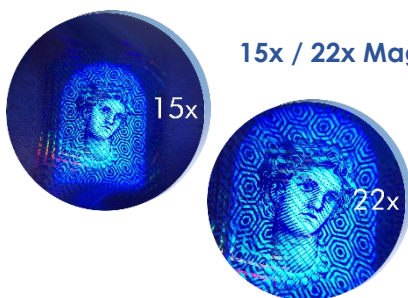

Doculus Lumus®

...See the Truth Inside!

At the frontline, usually only 30 seconds remain for the examination of a document and to decide whether a fraudulent ID document/passport/bank note is present or not. Whether you are a border, police or customs officer checking passports, ID-cards, bank notes etc. or a doctor, art specialist or collector looking at any attributes.

Doculus Lumus® is a pocket microscope for every specialist who knows where to look!

Dive into the stunning world of microscopy...

Doculus Lumus® is your gateway into the fascinating world of microscopy. Depending on the field of use, 15x and 22x magnification allows to see security features through a high quality glass lens system.

15x / 22x Magnification

Multiple colours & logo options

Included	Optional
<ul style="list-style-type: none"> ✓ Robust Housing: Drop-proof 1,5 m ✓ 4 Incident Light LEDs with Torchlight Mode ✓ 4 Extra strong UV LEDs 365 nm ✓ 8 LEDs for Rotating Oblique Light ✓ Left/Right hand Mode ✓ Steady Light Mode for Documentation 	<ul style="list-style-type: none"> ○ FUV: Front UV Torch 365 nm ○ RFID: RFID-Reader for ePassport Quick Check ○ AS: IR Laser 980 nm for Anti-Stokes features ○ IR: IR LED 870 nm for IR Ink ○ UVC: 4 UV LEDs for 254 nm features ○ LI: Multiple energy sources